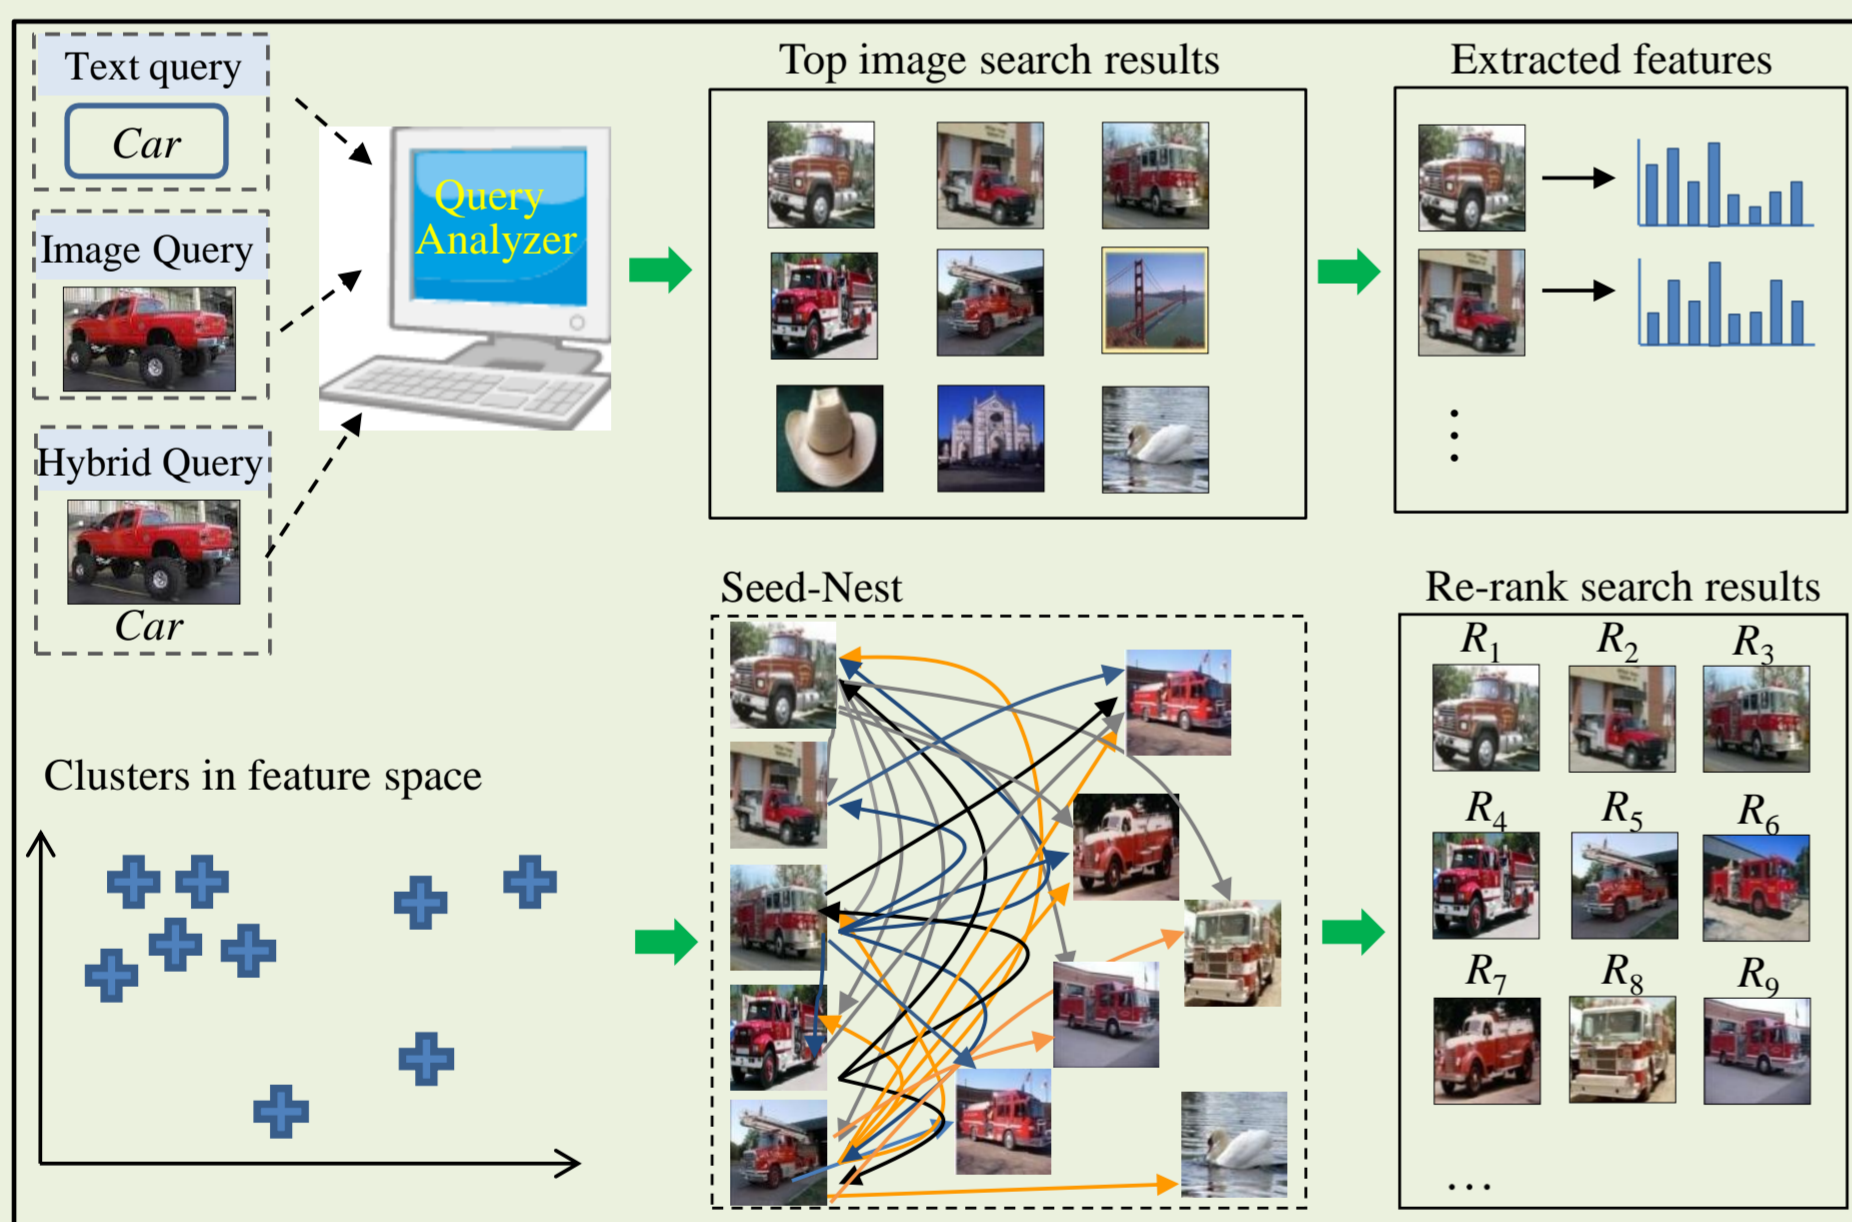

### “ICT & Image Processing” Research Units

#### 1) ICT project

- Signal and image processing
- Wireless transfer of information, RSS, etc.
- Built-in Devices and Sensors
- Wi-Fi location system using infrastructure access points

#### 2) Image Processing & Security Project

- Monitoring of behaviors of human
- Monitoring of behaviors of large animals such as cows
- User authentication for mobile devices using electromyography
- Content-based image search engine and ranking

#### 3) Collaborating Technologies with Other Projects

- Positioning of EM sources such as WiFi, RFID, etc.
- Data transfer and acquisition for wireless sensing system
- Developing system for effective learning and instruction with ICT